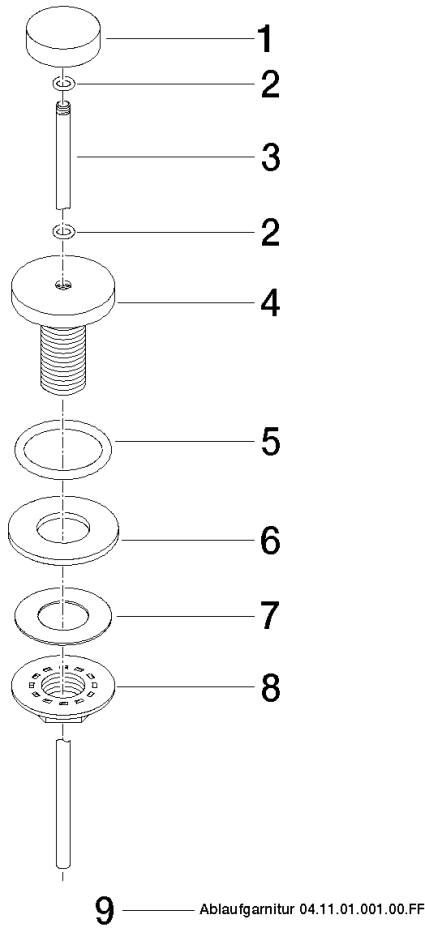

Basin Waste with knob for deck mounting 1 1/4" - Brushed Dark Platinum

IMO

10 200 970

Fits: IMO, LULU, MADISON, MEM, TARA, CL.1, LISSÉ, VAIA, META, CYO

| | | |
|---|-------------------------------|---------------|
|  | Brushed Dark Platinum | 10 200 970-99 |
|  | Chrome | 10 200 970-00 |
|  | Brushed Platinum | 10 200 970-06 |
|  | Platinum | 10 200 970-08 |
|  | Durabrand (23kt Gold) | 10 200 970-09 |
|  | Dark Chrome | 10 200 970-19 |
|  | Light Gold | 10 200 970-26 |
|  | Brushed Light Gold | 10 200 970-27 |
|  | Brushed Durabrand (23kt Gold) | 10 200 970-28 |
|  | Matte Black | 10 200 970-33 |
|  | Brushed Bronze | 10 200 970-42 |
|  | Brushed Champagne (22kt Gold) | 10 200 970-46 |
|  | Champagne (22kt Gold) | 10 200 970-47 |
|  | Brushed Chrome | 10 200 970-93 |

Basin Waste with knob for deck mounting 1 1/4" - Brushed Dark Platinum

IMO

10 200 970

Only suitable for basins with an overflow.

10 200 970

10 200 970

Parts for other finishes can be found here: [Chrome](#)

Spare parts list

| No. | Item Number | Name | Quantity used | Delivery time |
|-----|--------------------|--------------|---------------|---------------|
| 1 | 09 21 33 001-99 | handle | 1 | 30 |
| 2 | 09 14 10 007 90 | seal | 2 | 2 |
| 3 | 09 31 09 004-99 | pull-rod | 1 | 30 |
| 4 | 09 18 40 022-99 | sleeve | 1 | 30 |
| 5 | 09 14 10 095 90 | seal | 1 | 2 |
| 6 | 09 14 05 012 90 | seal | 1 | 2 |
| 7 | 09 14 40 001 90 | seal | 1 | 60 |
| 8 | 09 23 10 010 90 | nut | 1 | 2 |
| 9 | 90 11 01 001 00-99 | pop-up waste | 1 | 30 |